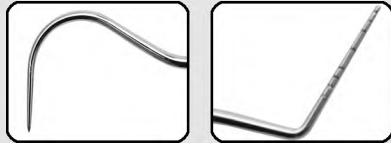

## Scalers & Probes for Feline & Small Dogs

Specially designed reduced size scaler & probe range is very useful in examining smaller size mouth structures. These premium quality instruments are also very effective for teeth extraction and calculus removal. The working ends come in a variety of shapes and sizes, but very fine & narrow at the tip, so as to allow for access to narrow embrasure spaces between teeth. Due to a new unique solid shaft design and pattern these probes are very well balanced and do not slip whilst in operation.

6202  
Periosteal Elevator Very Fine

6221FE  
Explorer/Measuring Probe for Feline

6223  
Resorptive Lesion Probe

6333MI  
Subgingival Curette Shorter Point

6334MI  
Jaquette Supraperiosteal Scaler Double Ended Mini

## Standard Scalers & Probes for Small Animals

Our scalers and probes can be used to carry out various dentistry procedures on regular and large size mouth structures. The working ends come in a variety of shapes and sizes and due to a new unique solid premium stainless steel shaft design and pattern these probes are very well balanced and do not slip whilst in operation.