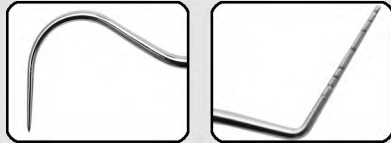

Scalers & Probes for Feline & Small Dogs

Specially designed reduced size scaler & probe range is very useful in examining smaller size mouth structures. These premium quality instruments are also very effective for teeth extraction and calculus removal. The working ends come in a variety of shapes and sizes, but very fine & narrow at the tip, so as to allow for access to narrow embrasure spaces between teeth. Due to a new unique solid shaft design and pattern these probes are very well balanced and do not slip whilst in operation.

6202
Periosteal Elevator Very Fine

6221FE
Explorer/Measuring Probe for Feline

6223
Resorptive Lesion Probe

6333MI
Subgingival Curette Shorter Point

6334MI
Jaquette Supragingival Scaler Double Ended Mini

6335
Scaler Feline

Vast Range
of
Dental
Instruments

Standard Scalers & Probes for Small Animals

Our scalers and probes can be used to carry out various dentistry procedures on regular and large size mouth structures. The working ends come in a variety of shapes and sizes and due to a new unique solid premium stainless steel shaft design and pattern these probes are very well balanced and do not slip whilst in operation.